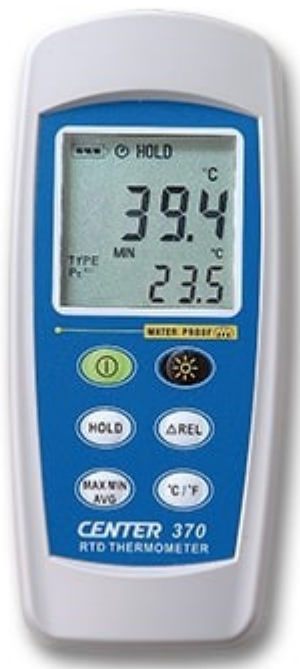

CENTER 370 RTD THERMOMETER

The CENTER 370 is a handheld thermometer containing a 4 wire PT100. Moreover, the single RTD sensor is waterproof with a rating of IP67, making it a suitable choice for applications in the food industry.

Accuracy: at (23 ± 5°C) -100°C ~ 300°C ± (0.1% reading + 0.4°C) -148°F ~ 572°F ± (0.1% reading + 0.8°F)

Temperature Coefficient: For ambient temperatures from 0°C ~ 18°C and 28°C ~ 50°C, for each °C ambient below 18°C or above 28°C add the following tolerance into the accuracy spec. 0.01% of reading + 0.03°C (0.01% of reading + 0.06°F)

Sample Rate: 2 times per second Water resistance:

IP67 Dimension: 150 × 66 × 31mm

Weight: 175g Approx.

Accessory: Pt-100 Probe (class A), Battery, Instruction Menu

Option: Connection Cable Power requirement:

Battery: 1.5V X 3 size AAA

Battery Life: Approx. 100hours with alkaline battery

Numerical Display: 4 digital liquid crystal display

Measurement Range: -100°C ~ 300°C; -148°F ~ 572°F

Resolution: 0.1°C; 0.1°F;